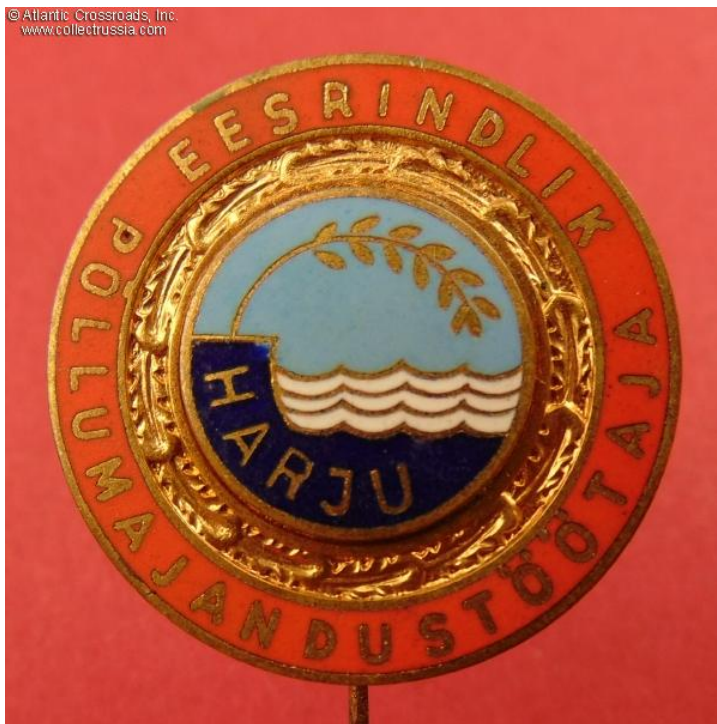

Badge of a Foremost Agricultural Worker of the Harju Region, Estonian SSR, circa 1970s-80s.

In gilded brass and enamels; measures 27.8 mm wide. Two-piece construction: the center medallion with inscription "Harju" is a separate superimposed part. Variation with a red enamel along the border. The badge is of superb quality.

Excellent condition. The enamel and gilt finish are perfect. The pin attachment is intact.

Please note, the penny in our photo is for size reference.

Item# 47464

\$90.00

© Atlantic Crossroads, Inc.
www.collectrussia.com