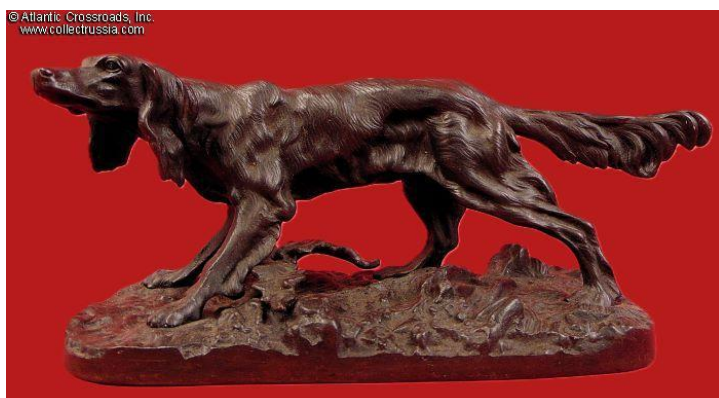

In excellent condition. The "Dutch soot" coating is almost completely intact on the statuette and the base with the exception of two little scuffs on the dog's back, a tiny spot of rust in the folds of the dog's left ear, not easily noticeable, and a little area of rust on the bottom of the base, easily fixable there, if desired.

Kasli was, and remains, one of the finest manufacturers of cast decorative works in Russia and survived from Imperial times through the Soviet Era to today. The Kasli Factory of Architectural and Artistic Casting, as it is now called, is located in the city of Kasli, Chelyabinsk Region in the Urals Region of Russian Federation.

Please note that the quarter coin in our photo is for size reference.

Item# 46579

$950.00