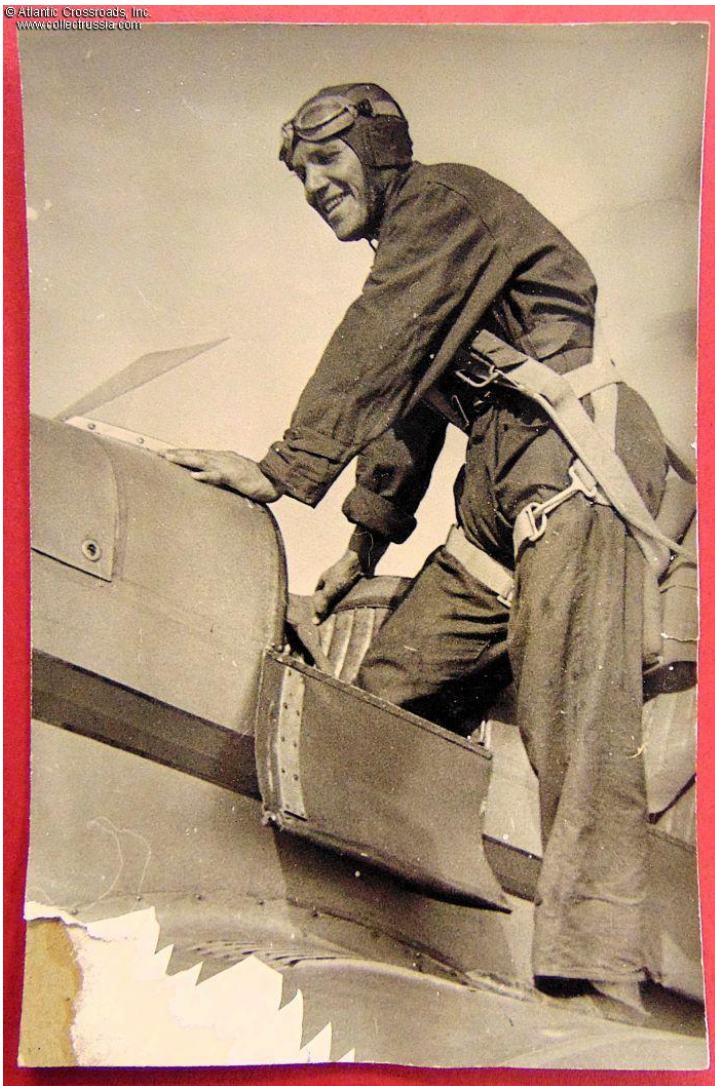

Photo of a WW2 Pilot Climbing into the Cockpit of his Airplane, circa late 1930s - early 1940s.

Measures approx. 3 3/4" x 6", printed on thin glossy photo paper and mounted on a cardboard backing. The image is a little overexposed but in sharp focus, making details of the pilot's parachute harness, helmet and goggles sharply defined.

In very good condition. The bottom left-hand corner of the photo is missing, not obscuring the pilot or any other interesting details.

Please note that the penny in our photo is for size reference.

Item# 44370

$50.00