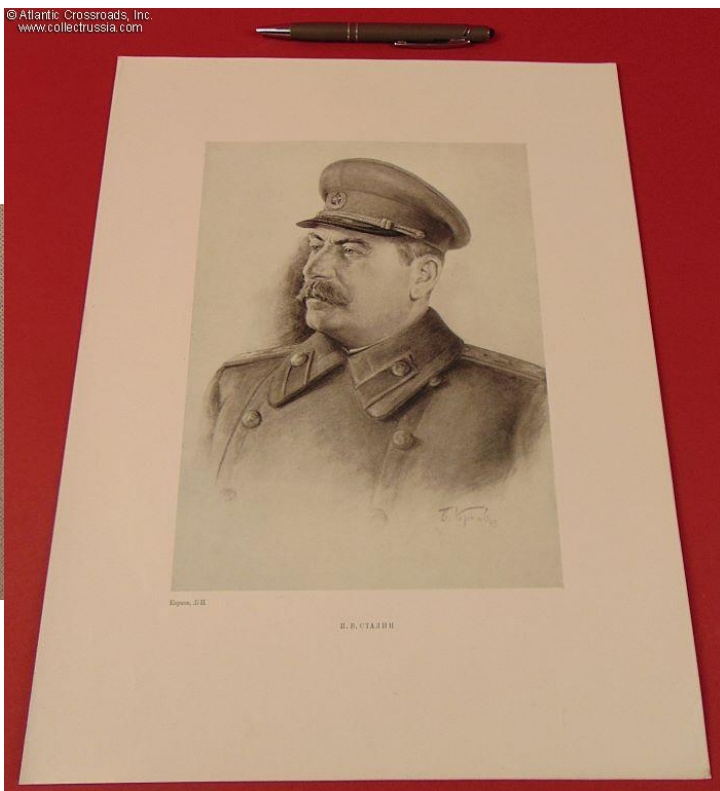

Б. Карнауб 43.

Иван. В. И.

И. В. СТАШУ