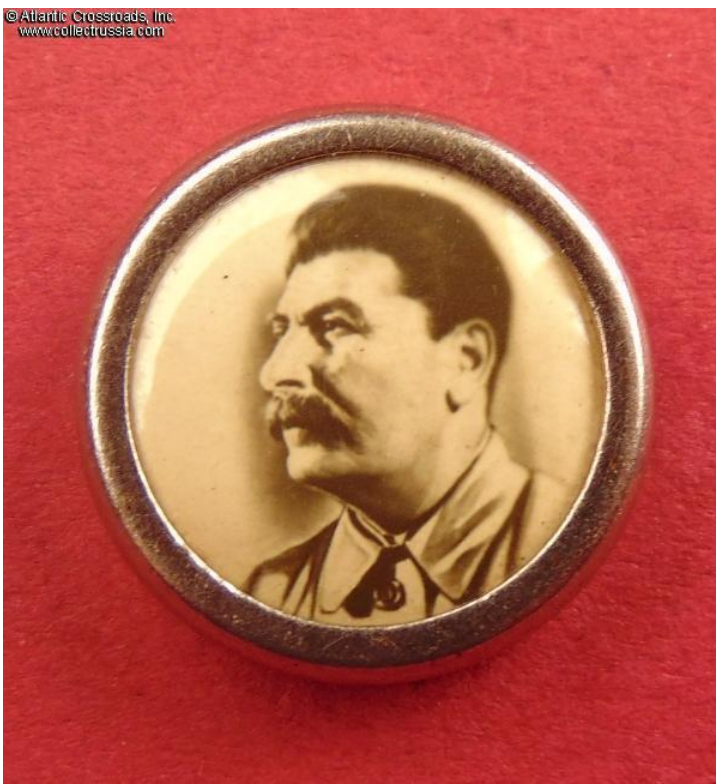

Miniature Lapel Pin with a Photographic Portrait of Stalin, circa late-1930s.

Measures 17.3 mm wide, smaller than most pins of its kind. Celluloid center is encased in a nickel-plated steel frame with screw back attachment.

In excellent condition. The surface is free of scuffs or other wear; the image is perfectly clear and sharp. The frame and screw post are likewise perfect. The screw plate appears to be of the period and may be original to the badge.

/See similar badges on pp. 25-28 of the Avers 8 - Catalog of Soviet Badges and Jettons/

Please note, the penny in our photo is for size reference.

Item# 42475

$60.00

© Atlantic Crossroads, Inc.
www.collectrussia.com