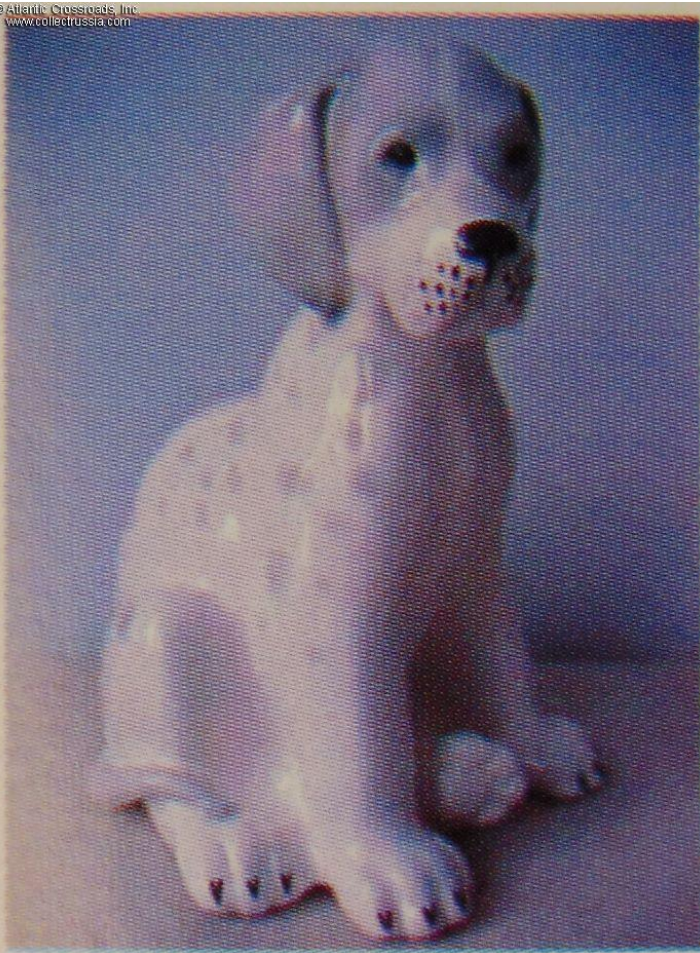

62. Щенок дога
$20-30