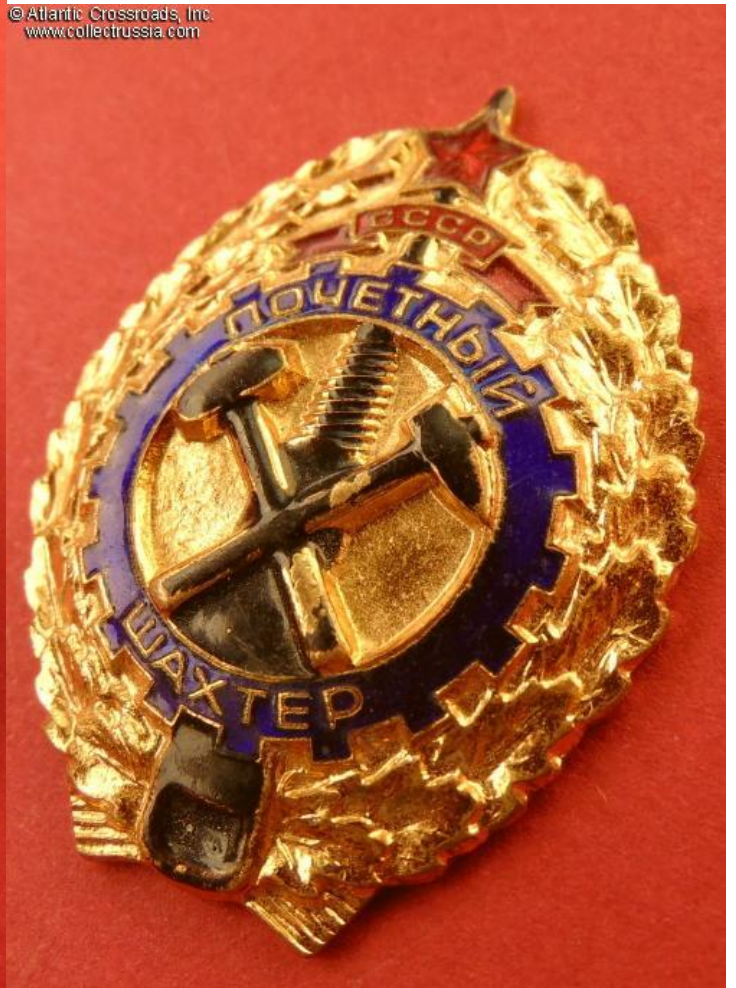

© Atlantic Crossroads, Inc.
www.collectrussia.com