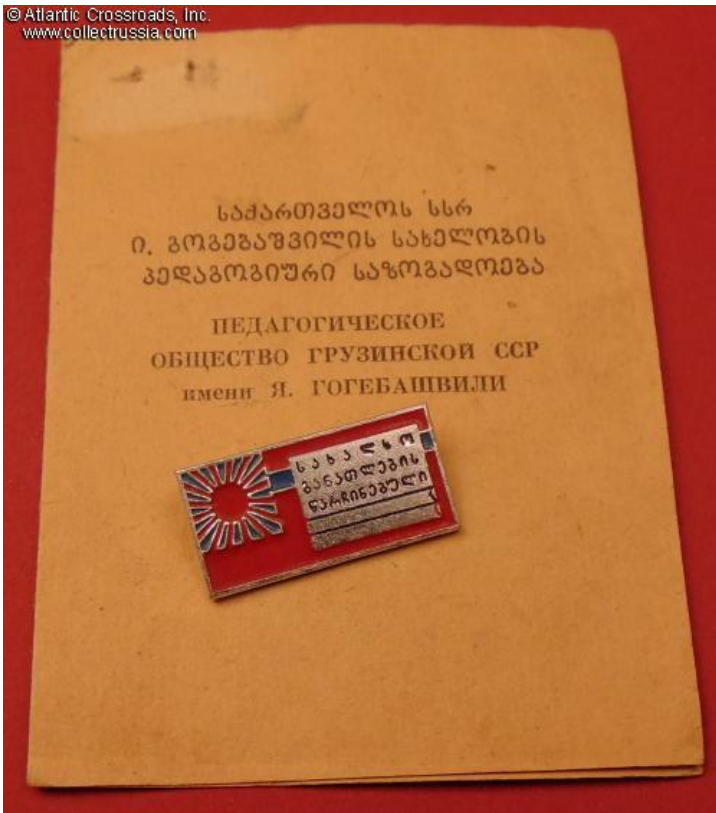

Membership Badge and ID of the Gogebashvili Pedagogical Society of Georgian SSR, issued in 1984 to Margo Avoneshvili.

The badge featuring national flag of Soviet Georgia is in aluminum and paint, 31.4 x 15.9 mm. Shows maker mark on the reverse. In excellent condition.

The document shows due stamps of 1987 and 1988. It is interesting to see that the badge was stored pinned to the document, as was customary. The are small holes from the pin and a trace of the badge on the cover where the paper was less exposed to light and got less age toning. The document is in otherwise excellent condition.

Item# 32555

$40.00