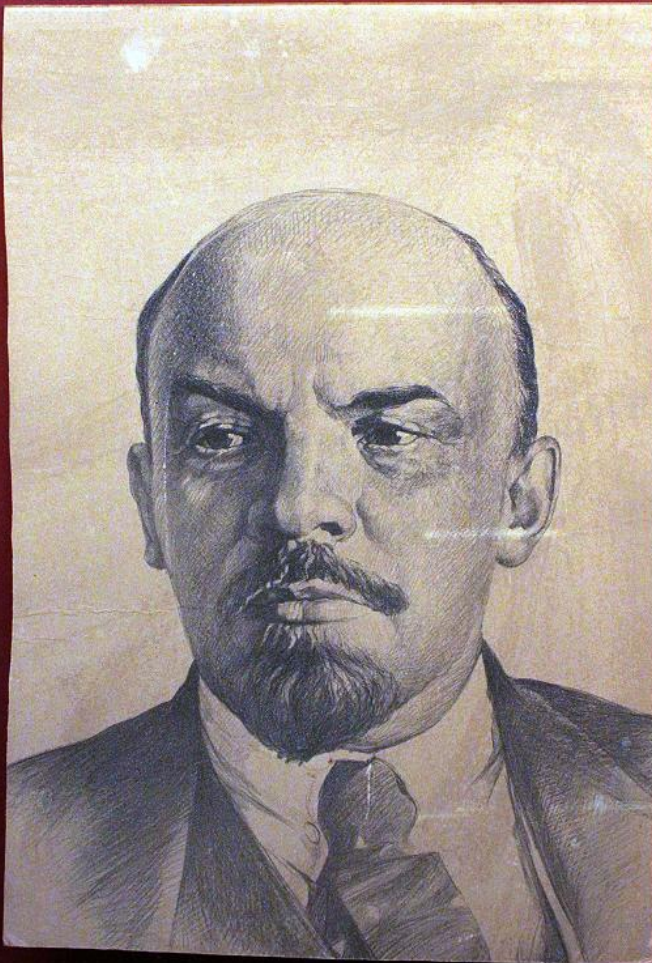

Lenin's Lithographic Portrait on cardboard, circa 1950s-60s.

Approximately 14 1/4" x 21". Edges unevenly trimmed. The official label on the back is mostly cut away - only the entry categories on the left are still visible (size, artist's copy, date of publication, etc.).

Good condition. Various areas where the image's surface has been rubbed or scratched. Two or three microscopic rust spots. Shallow crease on the left hand side. A good framer could probably fill in the areas where the image was rubbed. A slight trim of the edges would even out the irregular sides prior to framing - otherwise, a black matt would be a good choice, too.

Item# 25946

$60.00

© Atlantic Crossroads, Inc.
www.collectrussia.com