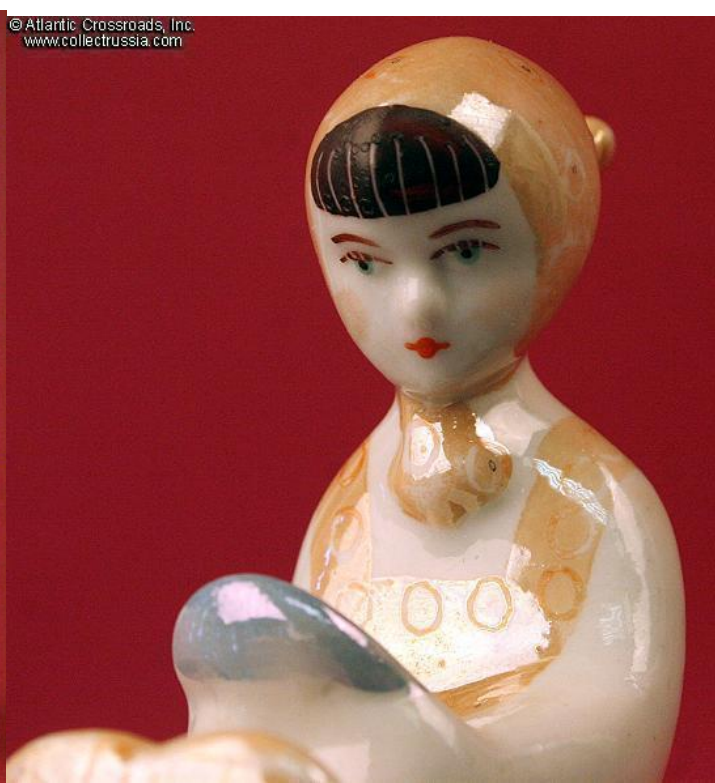

Tatyutka's Mirror, Sysert' Ceramic Goods Factory, 1968-1977, porcelain figurine of a little girl and her mirror from Bazhov's fairytale.

3 1/4" x 2 3/8" x 1 3/16" (8 x 6 x 3cm). The model was created in 1968 by sculptor Tatyana Sinyavskya. This figurine is based on the fairytale by P. Bazhov "Татюtkино Зеркало" about the girl Tatyutka (or little Tatyana), daughter of a poor mine worker in the Ural mountains. She just found the enchanted mirror in her dad's mine, apparently a gift by the magic "Mistress of the Mountain" which only the girl could use and enjoy...

/Trademark #679 in Vol. 1 of "Marks on Soviet Porcelain, Faience, and Majolica, 1917-1991" /

Item# 23023

$70.00

© Atlantic Crossroads, Inc.
www.collectrussia.com

© Atlantic Crossroads, Inc.
www.collectrussia.com