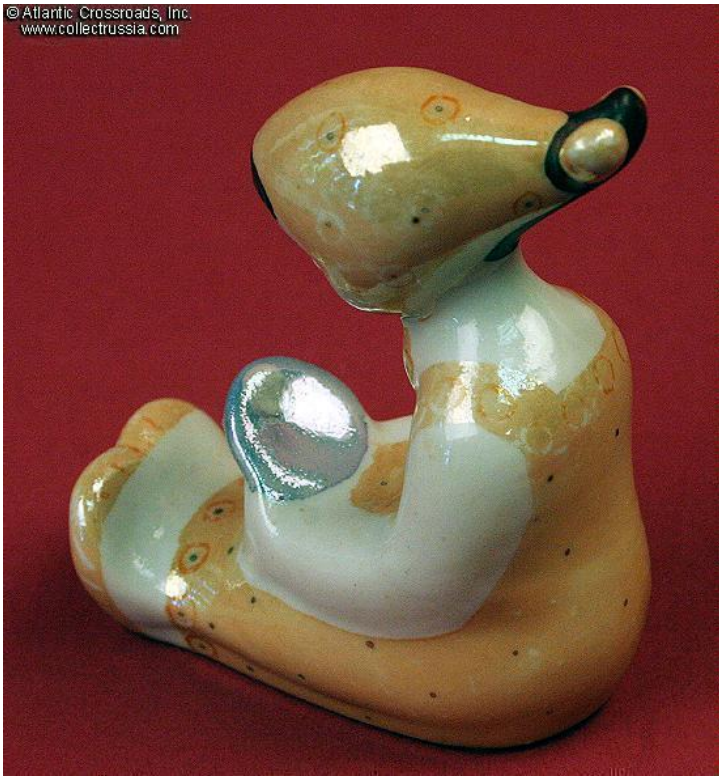

© Atlantic Crossroads, Inc.
www.collectrussia.com