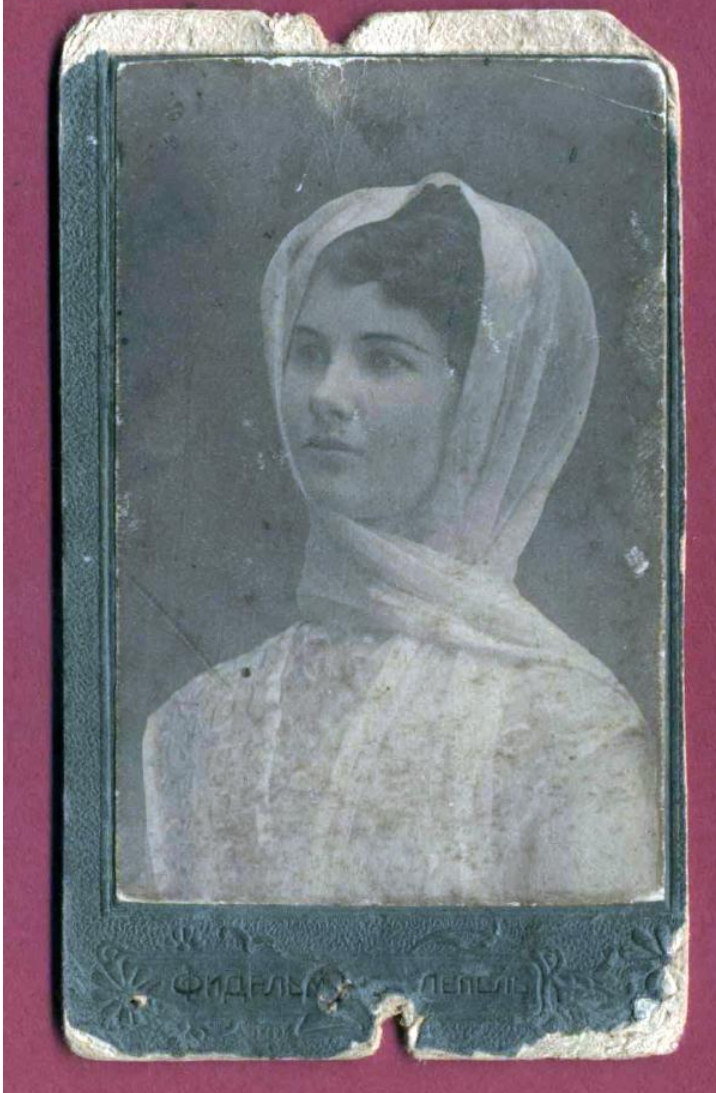

Carte de visite of a Beautiful Young Woman.

Measures 2 1/2 " by 4 1/14". Fidelman studio in Lepel.

Fair condition. The photograph shows an enormous amount of wear. Obviously this woman's boy friend (or husband) carried this photo with him every day and on those days when he didn't carry it, he thumb tacked it to the nearest surface where he could easily see it. And why not? She is very attractive.

Lepel was the capital of Vitebsk province and is now located in Belarus.

Item# 20758

\$20.00

© Atlantic Crossroads, Inc.
www.collectrussia.com

© Atlantic Crossroads, Inc.
www.collectrussia.com