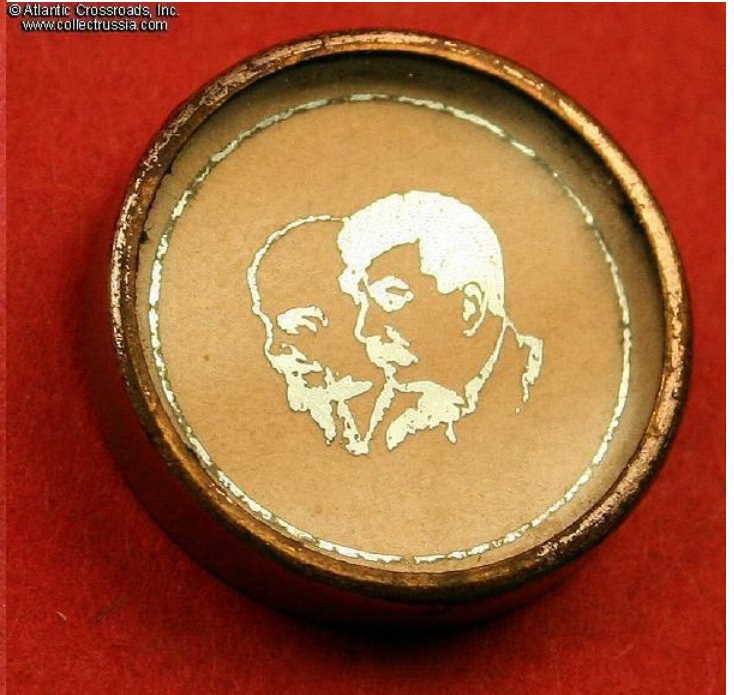

Screwback Lapel Pin with Lenin's and Stalin's profiles printed on a small mirror.

Measures 16mm in width. Tiny stylized profiles of Lenin and Stalin printed on a mirrored surface in a silver plated screwback brass frame.

Very Fine to excellent condition. Glass covering over mirror shows no scratches and the silver plating shows minimal wear only around the front rim. The screw plate, showing the logo fo the Moscow mint, is not original but functions perfectly.

/see pages 25-28 in Avers 8 - Catalog of Soviet Badges and Jettons/

Item# 20342

$65.00

© Atlantic Crossroads, Inc.
www.collectrussia.com